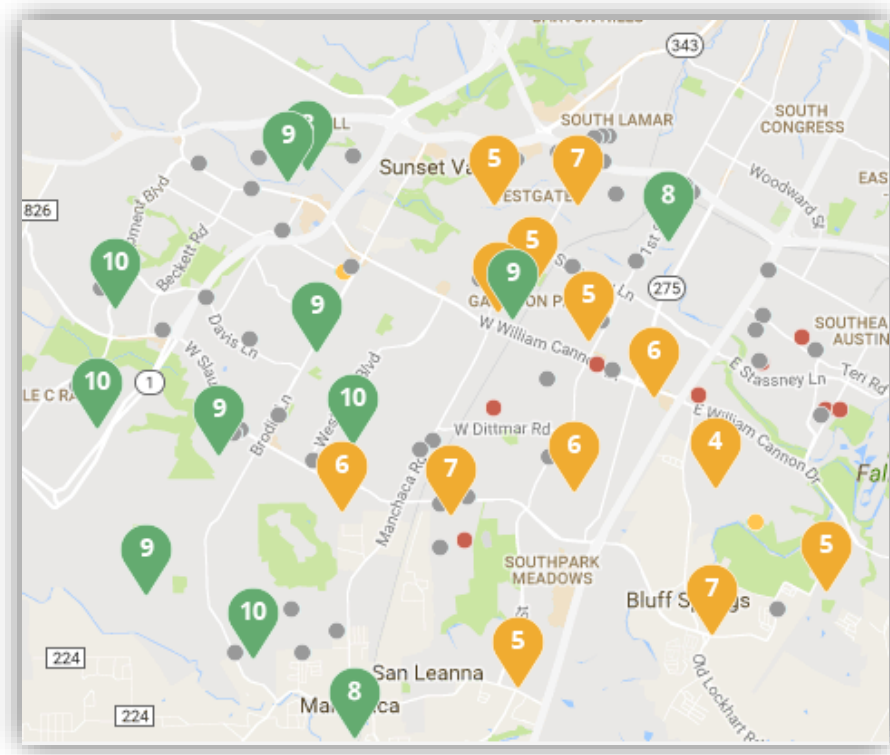

Austin(south-south west) ISD School Ratings 2016:

Baldwin Elementary School	10	Blazier Elementary School	7	Cunningham Elementary School	4
Baranoff Elementary School	10	Casey Elementary School	7	Langford Elementary School	4
Barton Hills Elementary School	10	Joslin Elementary School	7	Perez Elementary School	4
Clayton Elementary School	10			Travis Heights Elementary School	4
Cowan Elementary School	10	Dawson Elementary School	6	Covington Middle School	4
Kiker Elementary School	10	Kocurek Elementary School	6	Fulmore Middle School	4
Mills Elementary School	10	Pleasant Hill Elementary School	6		
Zilker Elementary School	10	Williams Elementary School	6	Galindo Elementary School	3
Gorzycki Middle School	10			Linder Elementary School	3
		Odom Elementary School	5	Bedichek Middle School	3
Boone Elementary School	9	Palm Elementary School	5	Paredes Middle School	3
Oak Hill Elementary School	9	Sunset Valley Elementary School	5	Travis Early College High School	3
Patton Elementary School	9	Akins High School	5		
Bailey Middle School	9	Crockett High School	5	Houston Elementary School	2
Bowie High School	9				
		Allison Elementary School	4	Rodriguez Elementary School	1
St. Elmo Elementary School	8	Becker Elementary School	4	Widén Elementary School	1
Small Middle School	8			Mendez Middle School	1