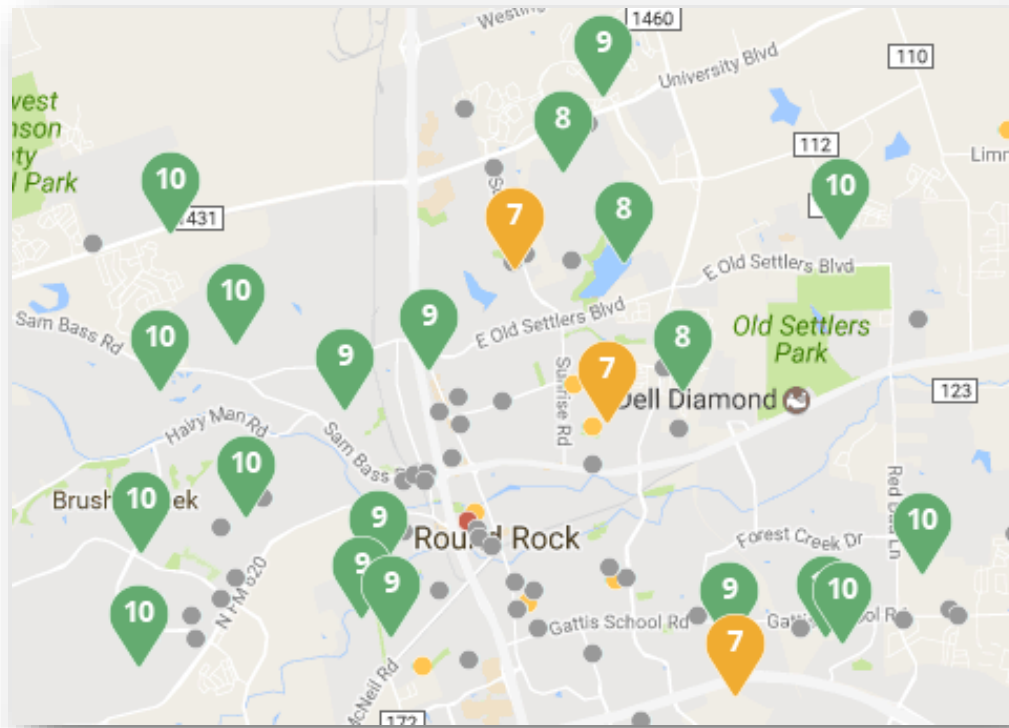

Round Rock ISD School Ratings 2016:

Blackland Prairie Elementary School	10	Deep Wood Elementary School	9	Jollyville Elementary School	7
Brushy Creek Elementary School	10	Gattis Elementary School	9	Purple Sage Elementary School	7
Cactus Ranch Elementary School	10	Old Town Elementary School	9	Cedar Ridge High School	7
Canyon Creek Elementary School	10	Teravista Elementary School	9	Stony Point High School	7
Chandler Oaks Elementary School	10	Chisholm Trail Middle School	9		
England Elementary School	10	Deerpark Middle School	9	Caraway Elementary School	6
Fern Bluff Elementary School	10	Grisham Middle School	9	Forest North Elementary School	6
Forest Creek Elementary School	10	Round Rock High School	9	Wells Branch Elementary School	6
Great Oaks Elementary School	10	Westwood High School	9		
Herrington Elementary School	10			Anderson Mill Elementary School	5
Laurel Mountain Elementary School	10	Caldwell Heights Elementary School	8	Union Hill Elementary School	5
Sommer Elementary School	10	Double File Trail Elementary School	8	CD Fulkes Middle School	5
Spicewood Elementary School	10	Live Oak Elementary School	8		
Canyon Vista Middle School	10	Pond Springs Elementary School	8	Bluebonnet Elementary School	4
Cedar Valley Middle School	10	Hopewell Middle School	8	Callison Elementary School	4
Ridgeview Middle School	10	McNeil High School	8	Robertson Elementary School	4
Walsh Middle School	10			Voigt Elementary School	4
				Hernandez Middle School	4
Joe Lee Johnson Elementary A STEAM Academy Opening Fall 2016		Pearson Ranch Middle School Opens fall 2017		Berkman Elementary School Arts Integration Academy	2